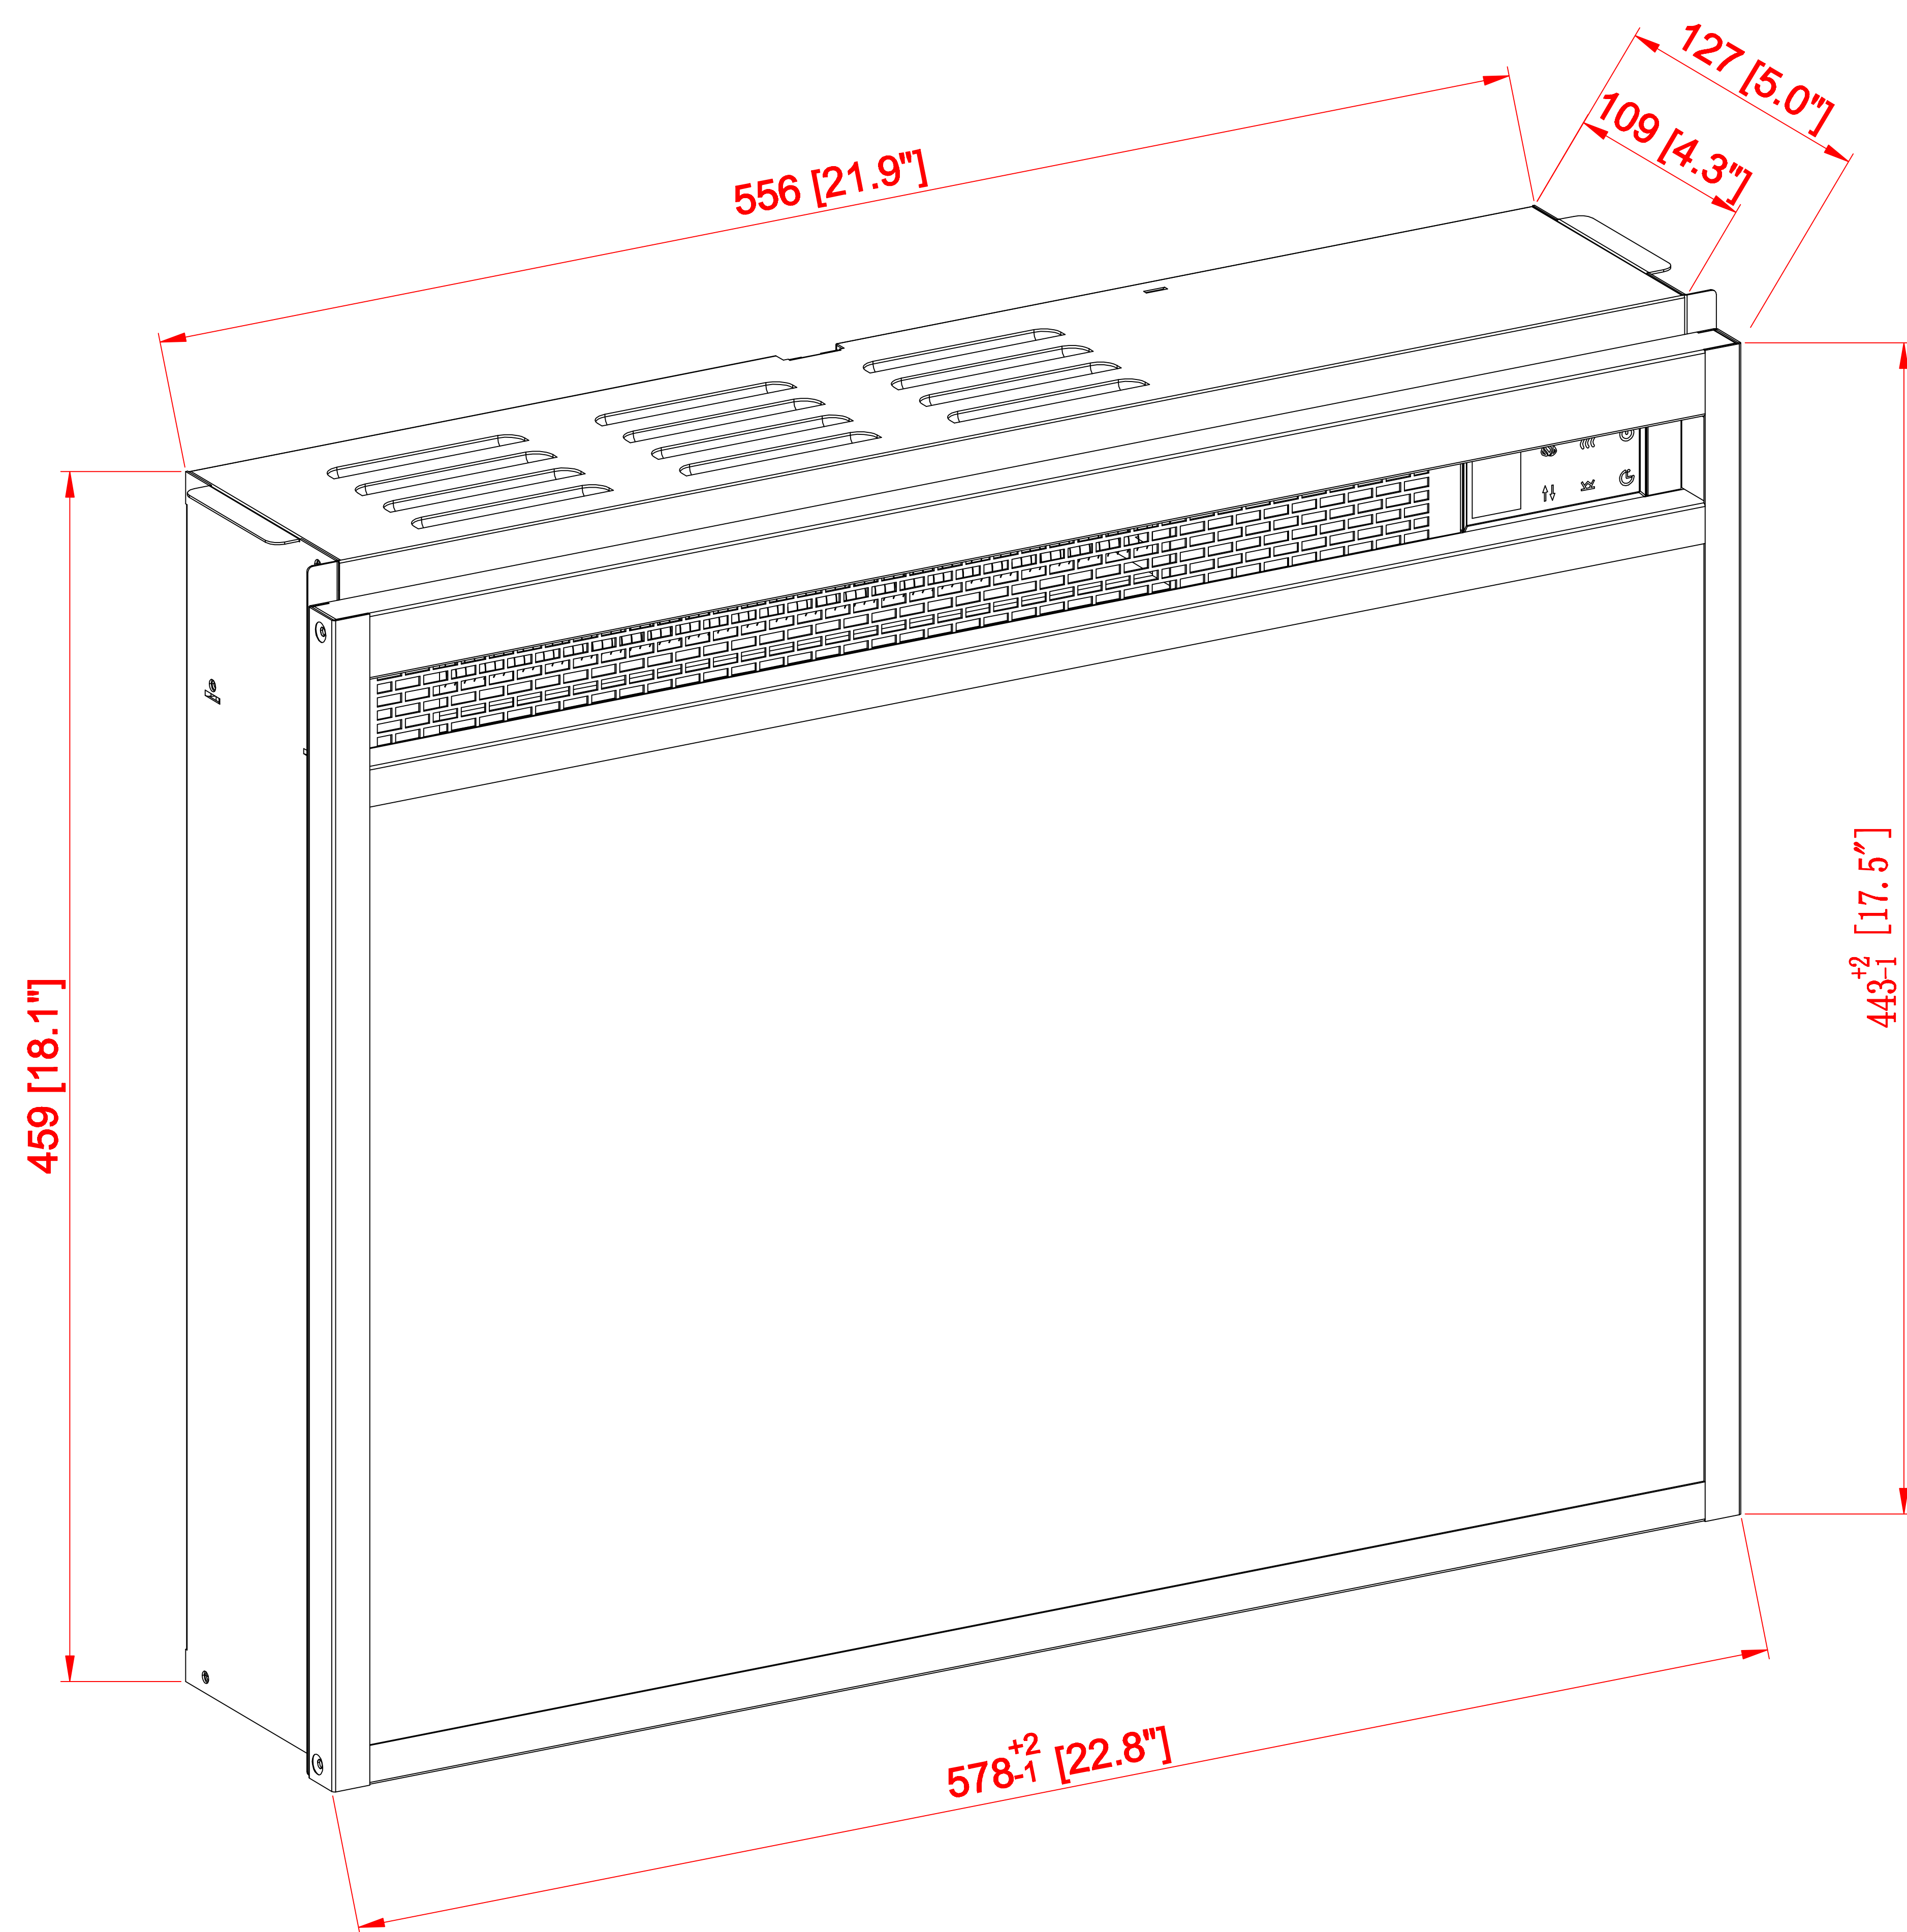

7250096COM 23" Glass Front Electric Fireplace Insert, Black / Black

Breakdown:

Metal: 70% Glass: 23%
Plastic: 5% Electronic: 2%
Total storage: 2.48 cubic feet

Overall Product Size:

22.8" W × 5" D × 18.1" H
26.6" W × 7.6" D × 21.3" H
Mantel Open Size: 58.3cm W x 44.6cm H

Maximum Weight Capacities
Unit Weight: 18.3 lbs. (8.3 kg)